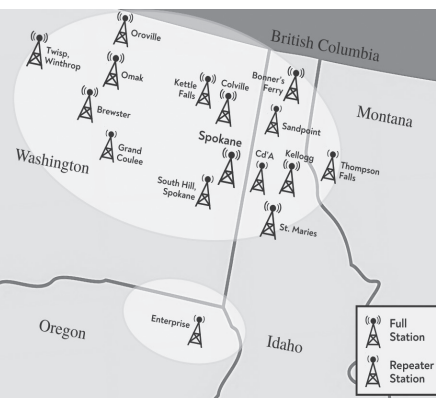

offering easy access to news, information and culture to