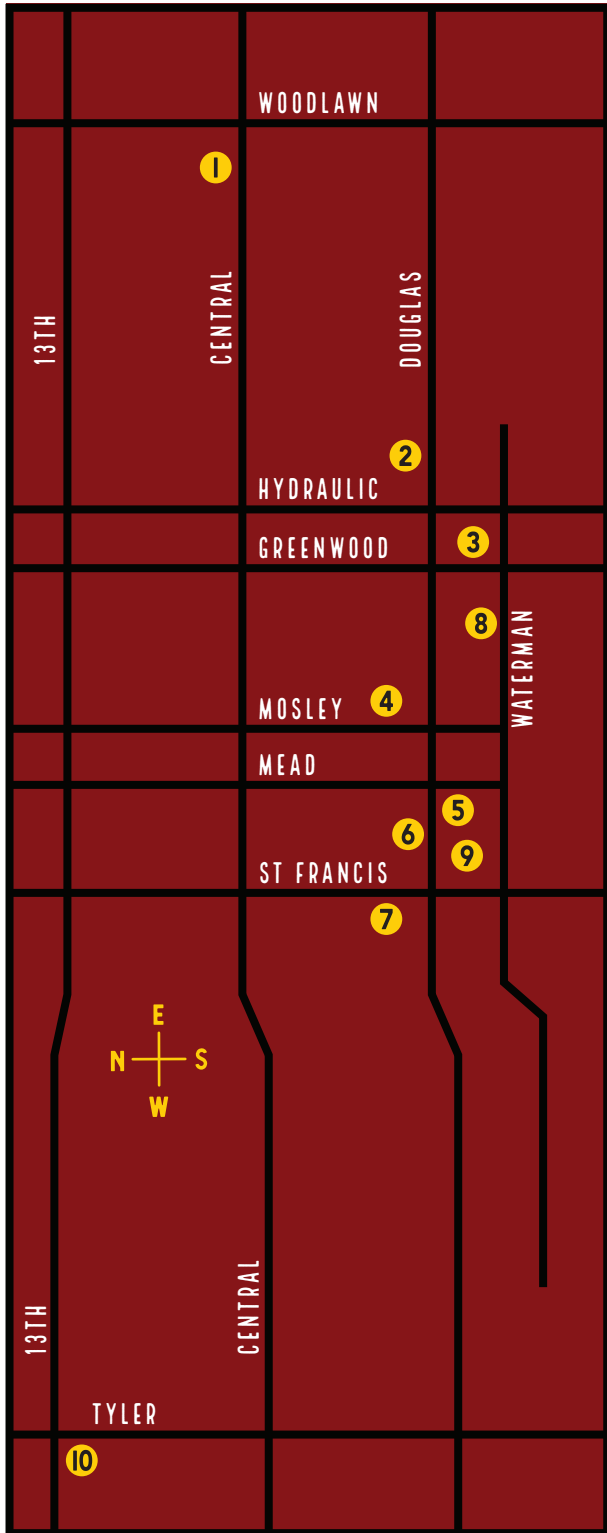

# KMUW 5KEG

BREWERY CRAWL  
DECEMBER 30, 2023

PARTICIPANT NAME:

1 Wichita Brewing Co. East  
535 N Woodlawn  
Hours: 11am-11pm

2 Hopping Gnome Brewing  
1719 Victor  
Hours: 12pm-11pm

3 Central Standard Brewing  
156 S Greenwood  
Hours: 12pm-12am

## STEP 2

TAKE THIS MAP TO AT  
LEAST 5 OF THE 10  
PARTICIPATING BREWERIES.

## STEP 3

BUY A BEVERAGE &  
HAVE YOUR BARTENDER  
SIGN YOUR MAP NEXT  
TO THEIR LOGO.

## STEP 4

TEXT A PHOTO OF YOUR COMPLETED  
MAP TO 316-208-3438 TO BE  
ELIGIBLE FOR THE GRAND PRIZE OF A  
\$10 GIFT CARD TO EACH BREWERY.