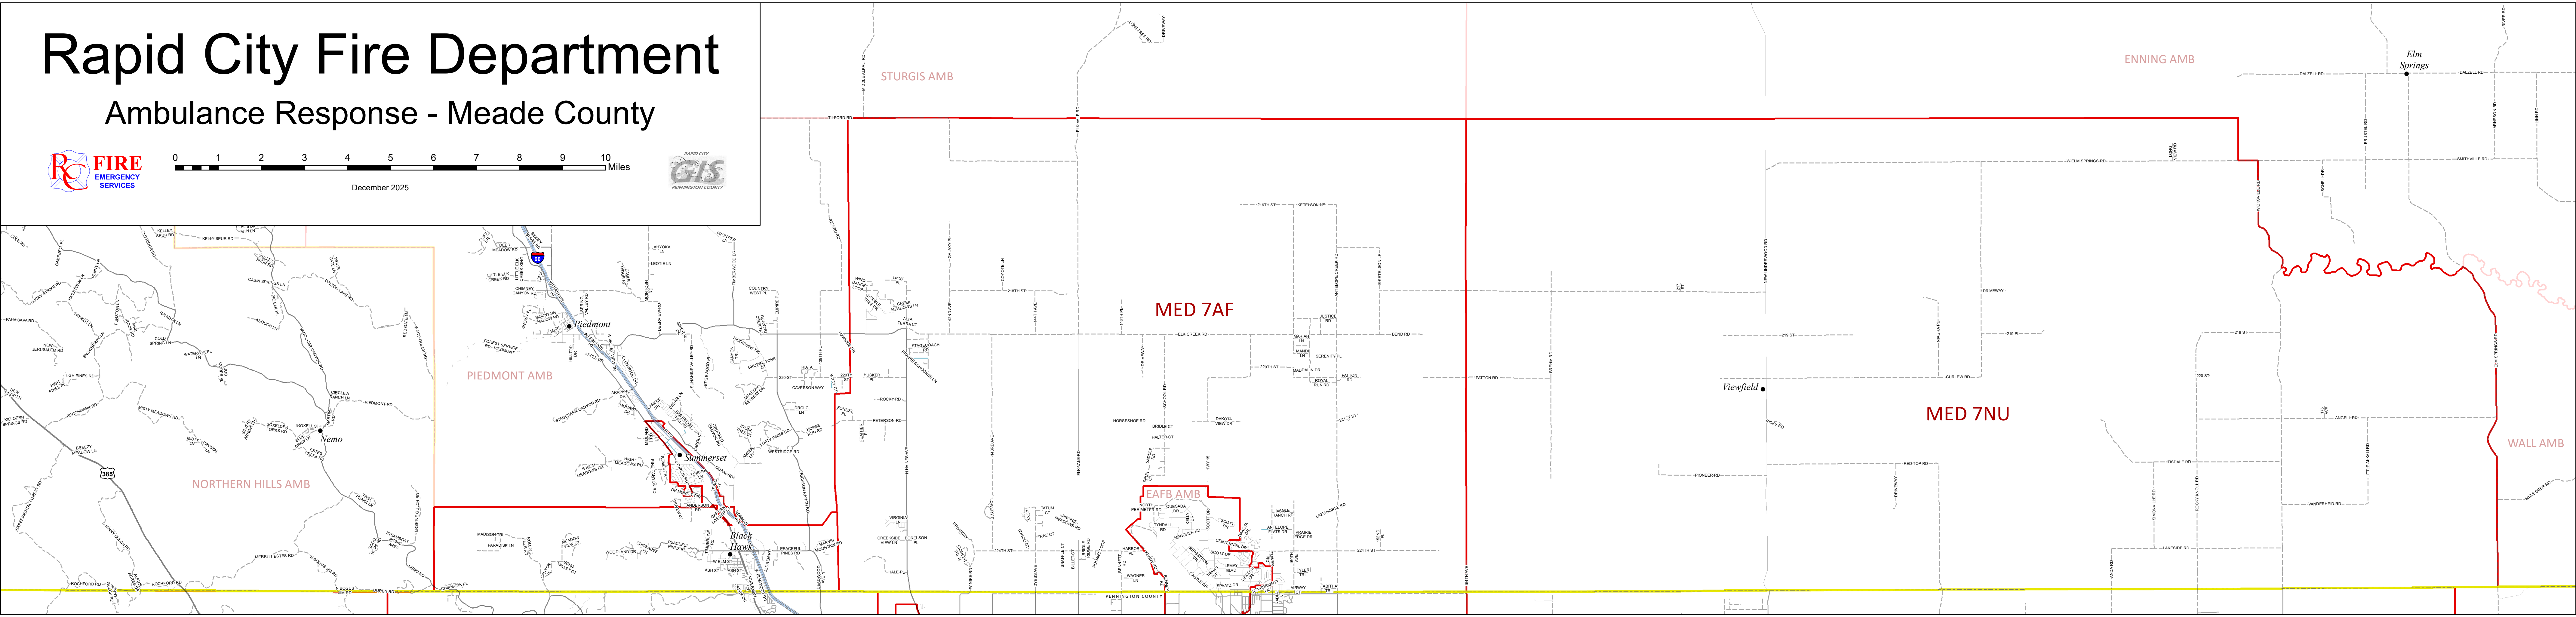

Rapid City Fire Department

Ambulance Response - Custer County

December 2025

Rapid City Fire Department

Ambulance Response - Meade County

December 2025

Rapid City Fire Department
Ambulance Response - Pennington County

0 1 2 3 4 5 6 7 8 9 10 Miles

December 2025