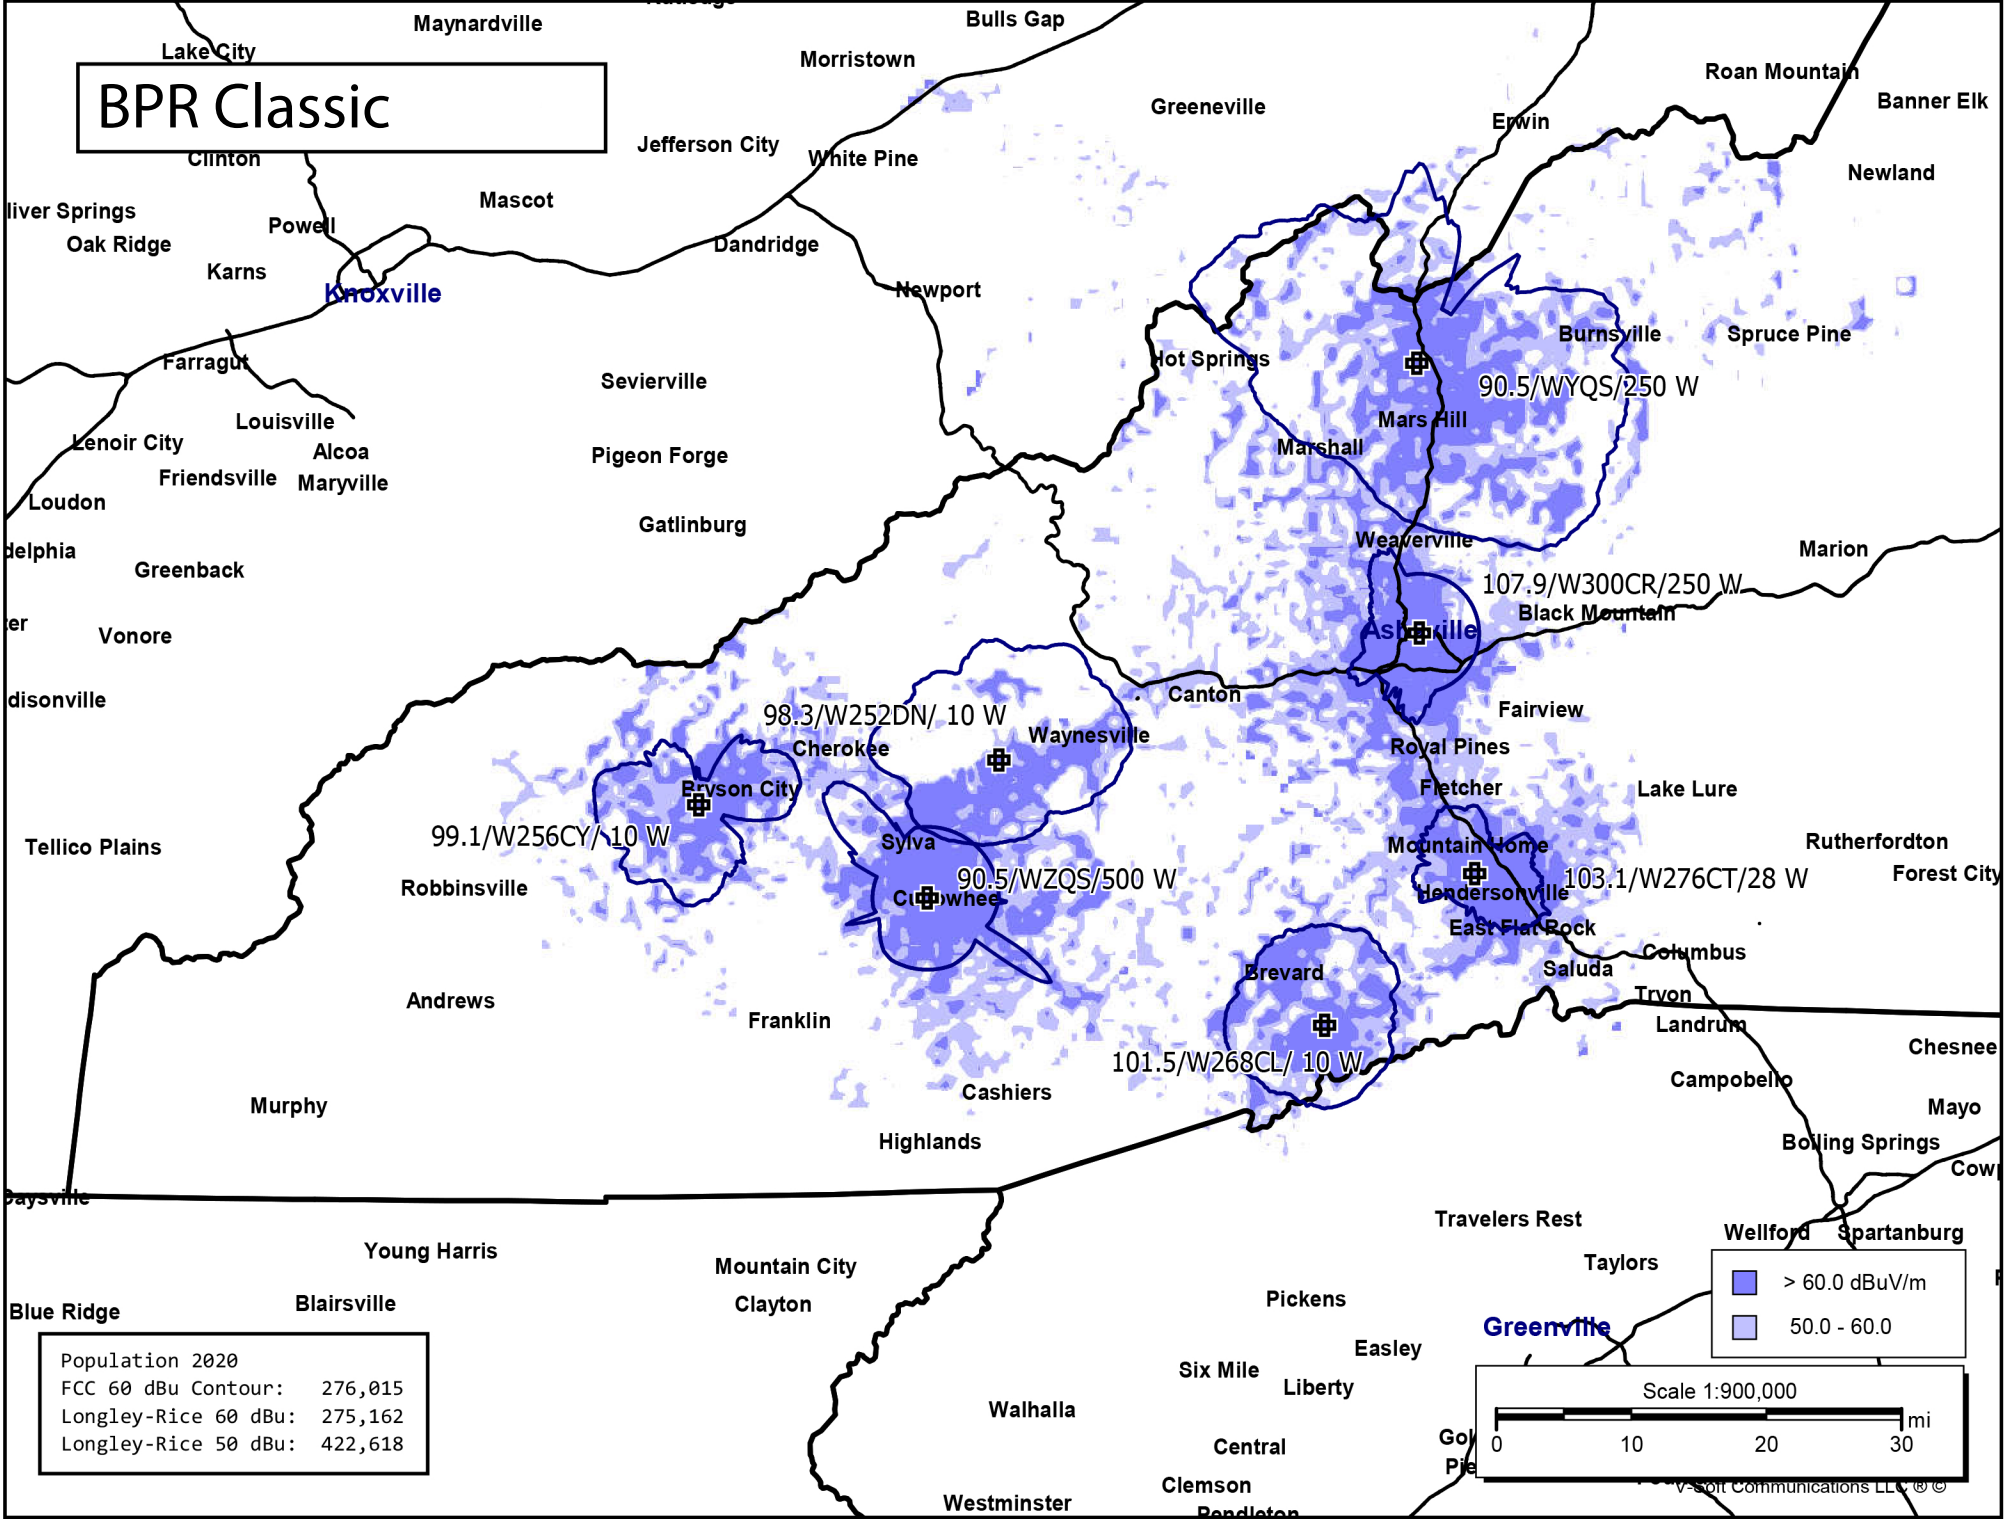

# BPR Classic

Population 2020	
FCC 60 dBu Contour:	276,015
Longley-Rice 60 dBu:	275,162
Longley-Rice 50 dBu:	422,618

Wellford Spartanburg

- > 60.0 dBuV/m
- 50.0 - 60.0