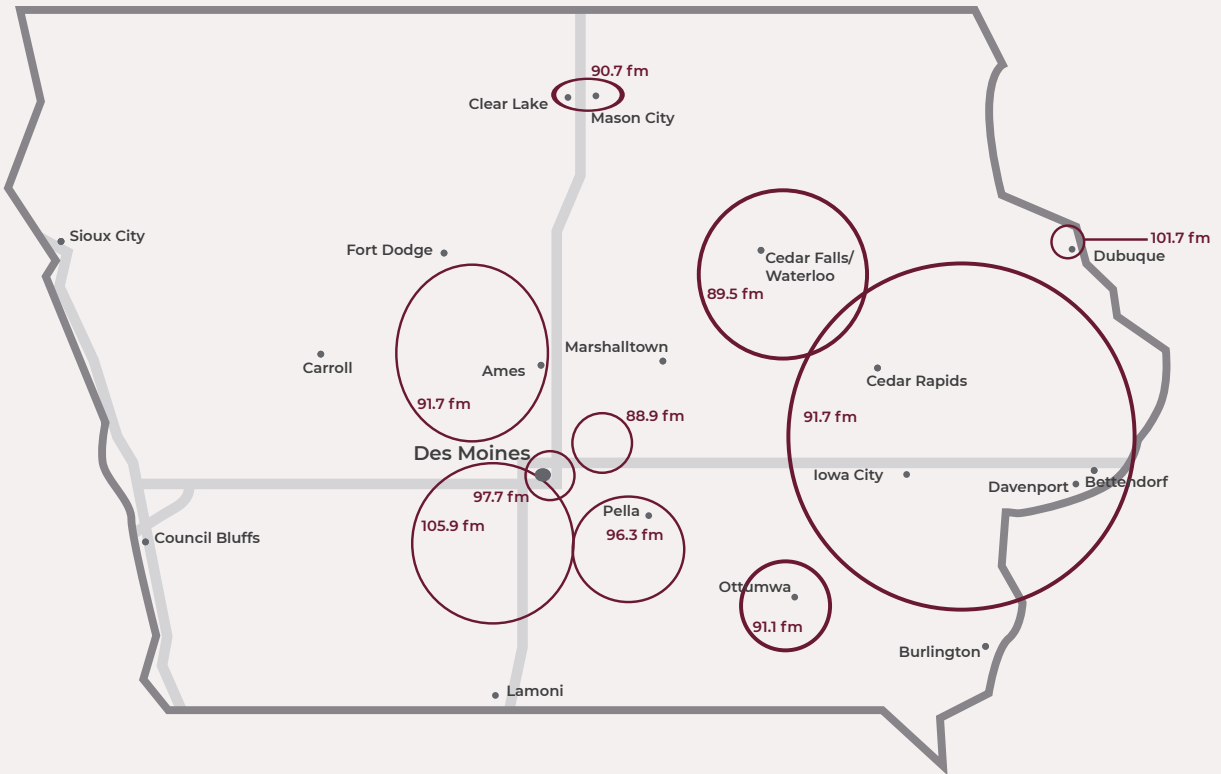

Iowa Public Radio Classical Coverage

Classical
 Major Interstates

HD SIGNALS

Ames/Des Moines

WOI 90.1 FM HD-2 (Classical)

Cedar Falls/Waterloo/Cedar Rapids

KUNI 90.9 FM HD-2 (Classical)

Cedar Rapids/Iowa City/Quad Cities

KSUI 91.7 FM HD-1 (Classical)

CLASSICAL

Ames/Boone

KICG 91.7 FM

Cedar Falls/Waterloo

KHKE 89.5 FM

Cedar Rapids/Iowa City/ Quad Cities

KSUI 91.7 FM

Clear Lake/Mason City

KHKE 90.7 FM

Des Moines

KICP 105.9 FM

KICJ 97.7 FM

KICL 96.3 FM

KICJ 88.9 FM

Dubuque

KSUI 101.7 FM

Ottumwa

KICW 91.1 FM