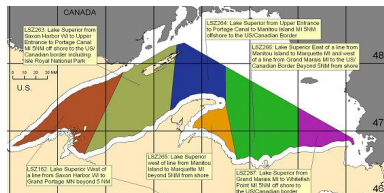

Support the Businesses That Support Public Radio 90:

Marquette County Transit Authority, offering bus services throughout Marquette County, including door to door service. More information on bus passes and special rates for seniors, students, veterans, and ADA individuals available at marq-tran.com

Marquette Food Co-op on West Washington Street. A community-owned natural and organic grocery store. Dedicated to providing U.P. residents with local, organic, and wholesome food and wellness products. Everyone welcome. Online at marquettefood.coop

Marquette Monthly, providing readers with local stories, local culture, and a regional calendar of events. marquettmonthly.com

Moonspun Wool, 219 W Washington Street, Marquette. Yarn and supplies for makers, specializing in natural fibers. Encouraging creativity and community, one stitch at a time

Office Planning Group, serving the Upper Peninsula and Northern Wisconsin, with a full range of office equipment and furniture for all of your furniture needs. More information at opgup.com

UP Magazine... the Porky. Print copies are available at many newsstand locations now. Digital downloads and more available at up-porky.com

Upper Peninsula Power Company, reminding listeners to always call MISS-DIG before starting a project that involves digging. UPPCO: powering communities, empowering lives.

White Water Associates, an Upper Peninsula business providing drinking water analysis, soil and water testing, environmental sampling, and ecological consulting services since 1985.