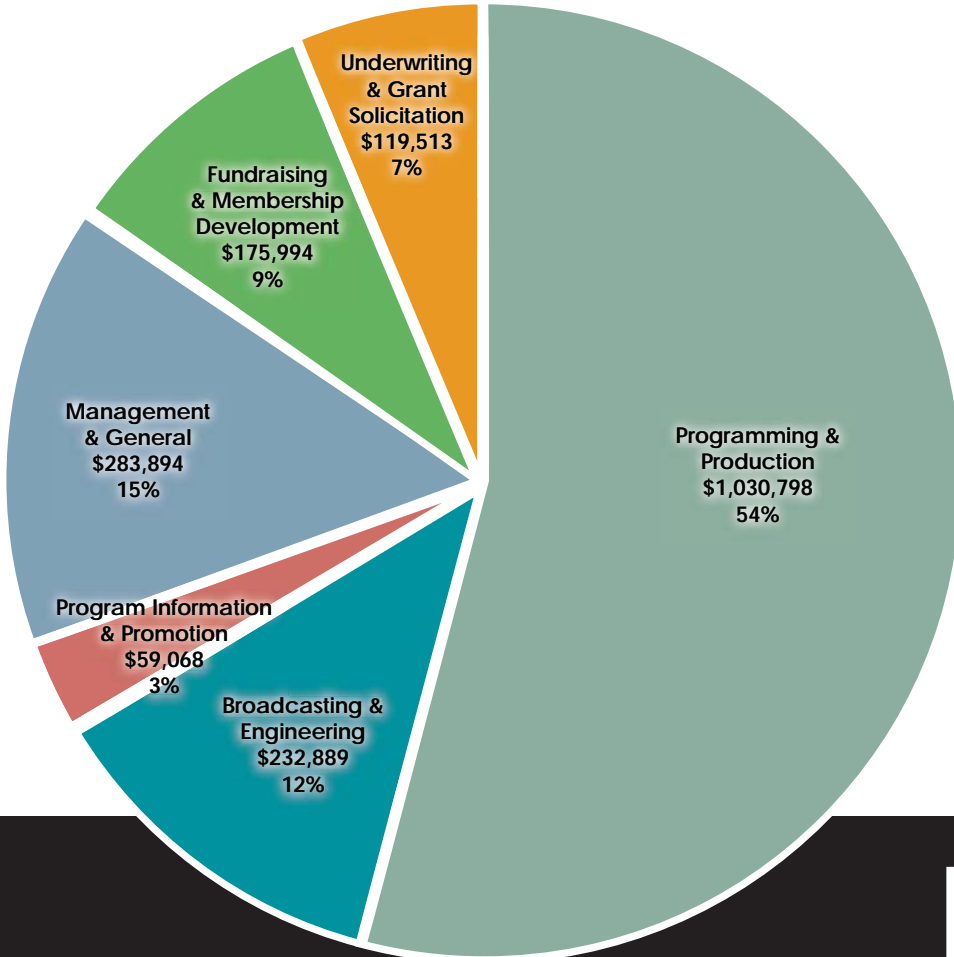

REVENUE

FISCAL YEAR 2014

TOTAL REVENUES:

$ 1,830,959

TOTAL EXPENSES:

$1,902,156

For a complete copy of our FY2014 audited financial statements, please visit *About Us* at northernpublicradio.org or call (815) 753-9000 to request a printed copy.

EXPENSE